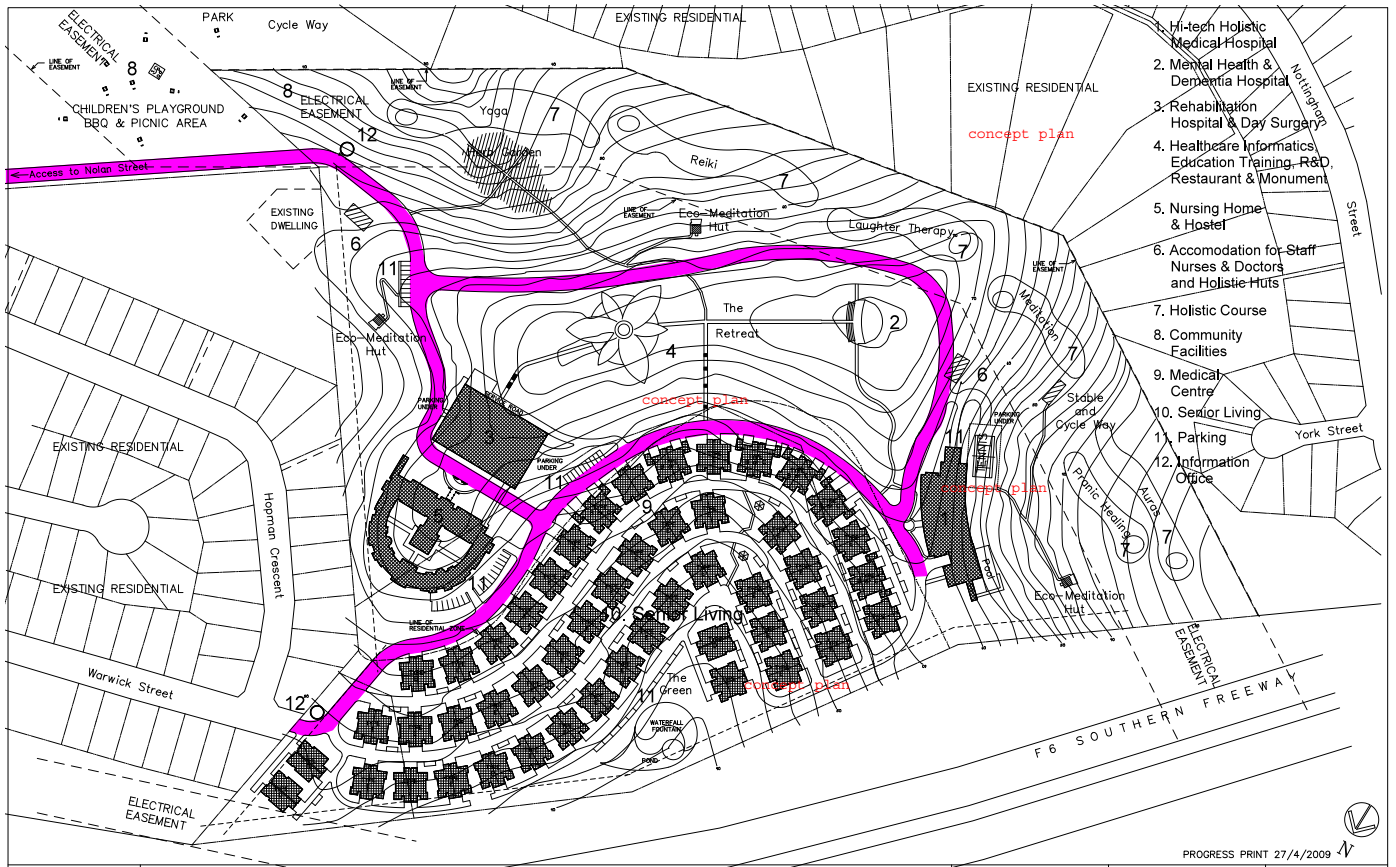

# Wollongong HiTech Holistic Healthcare City

Warwick Street, Berkely, NSW 2506

A Clean Green  
Innovative Integrated  
Community, Leisure, Tourism & Lifestyle Development

Wollongong  
HiTech Holistic  
Healthcare City

## WHHHC Concept

**Innovation** → **Integration** → **Economic Development**

**A Clean Green  
Innovative Integrated  
Community, Leisure, Tourism & Lifestyle Development**

# Wollongong HiTech Holistic Healthcare City

Wollongong  
HiTech Holistic  
Healthcare City

Nan Tien Temple

View Looking North

View Looking South

Wollongong  
HiTech Holistic  
Healthcare City

Wollongong  
HiTech Holistic  
Healthcare City