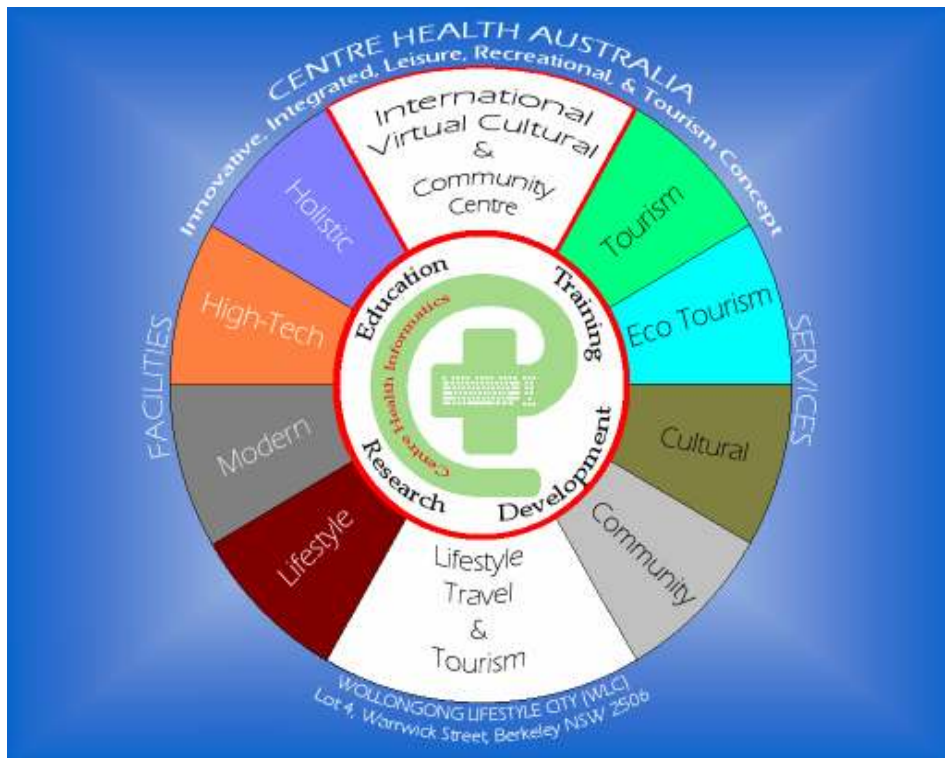

# Wollongong HiTech Holistic Healthcare City

Warwick Street, Berkely, NSW 2506

A Clean Green  
Innovative Integrated  
Community, Leisure, Tourism & Lifestyle Development

Wollongong  
HiTech Holistic  
Healthcare City

## WHHHC Concept

**Innovation** → **Integration** → **Economic Development**

**A Clean Green  
Innovative Integrated  
Community, Leisure, Tourism & Lifestyle Development**

# Wollongong HiTech Holistic Healthcare City

Wollongong  
HiTech Holistic  
Healthcare City

Nan Tien Temple

View Looking North

View Looking South

Wollongong  
HiTech Holistic  
Healthcare City

Wollongong  
HiTech Holistic  
Healthcare City